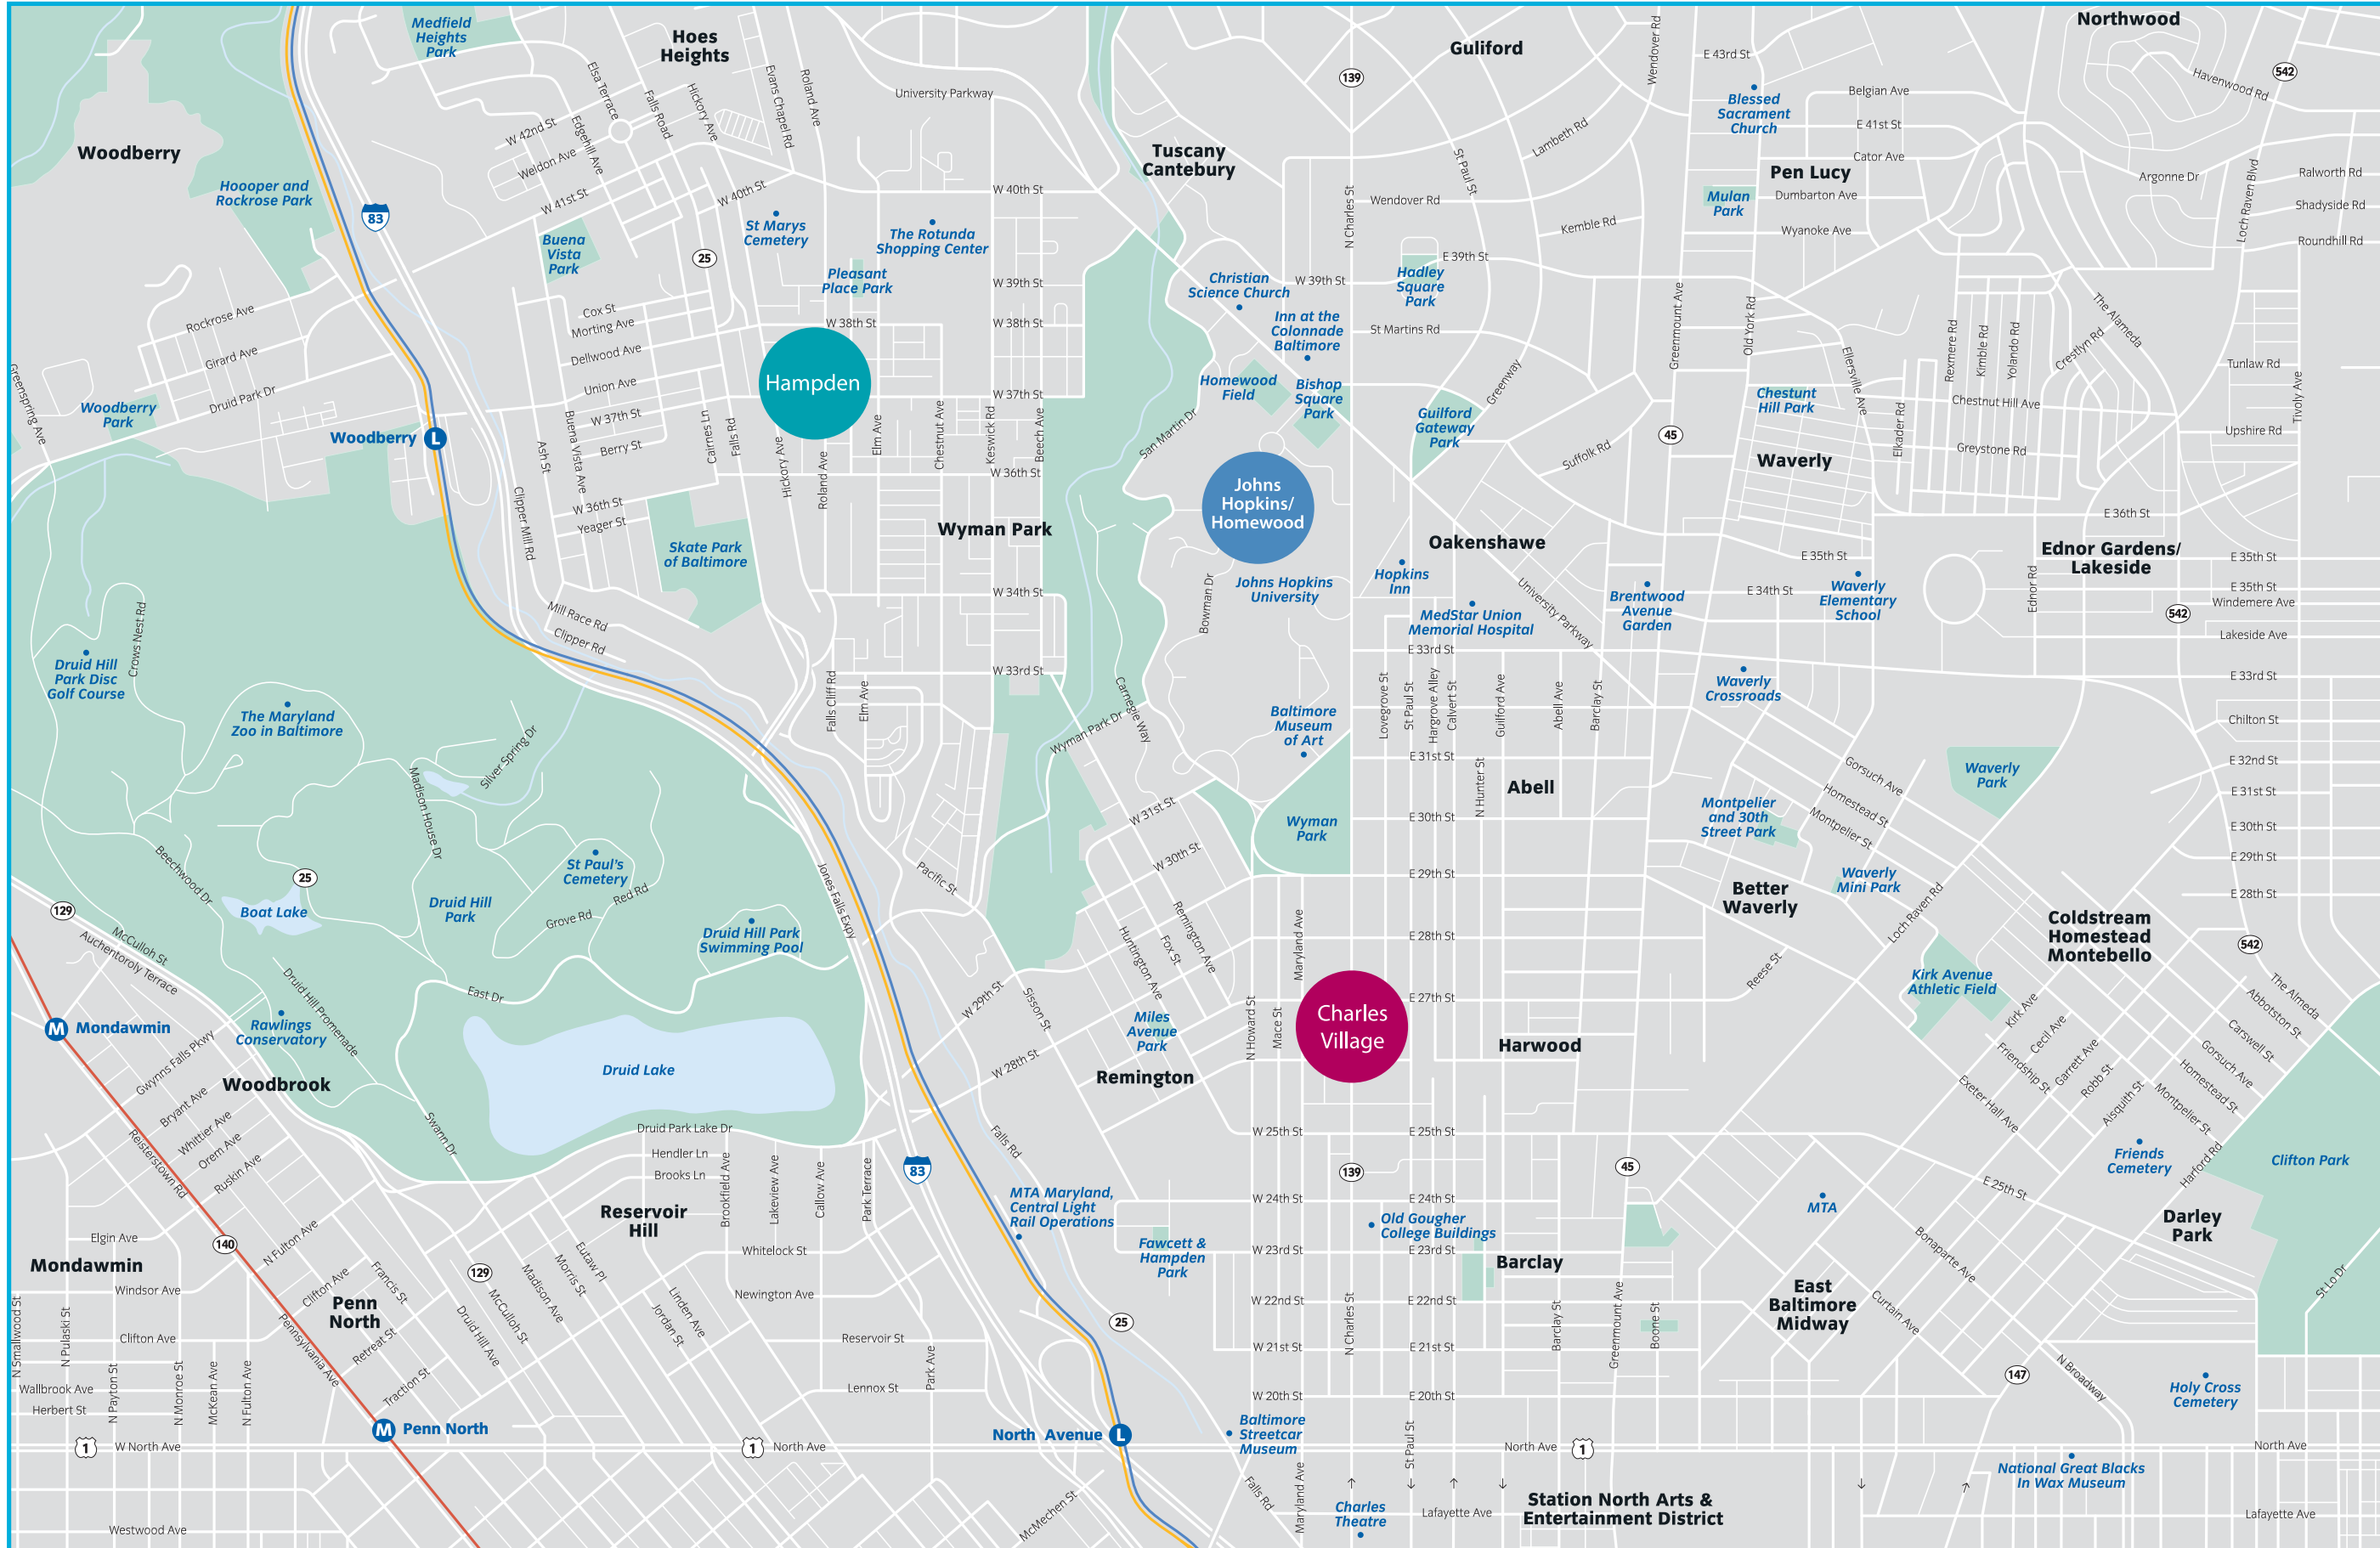

# DOWNTOWN BALTIMORE NORTH

**LEGEND**

- Hospital
- Metro Line
- Light Rail
- MARC Train
- Harbor Taxis
- Visitors Center
- Parks & Plazas

**CHARM CITY CIRCULATOR**

- Green Charm City Circulator Route
- Orange Charm City Circulator Route
- Purple Charm City Circulator Route
- Banner Charm City Circulator Route